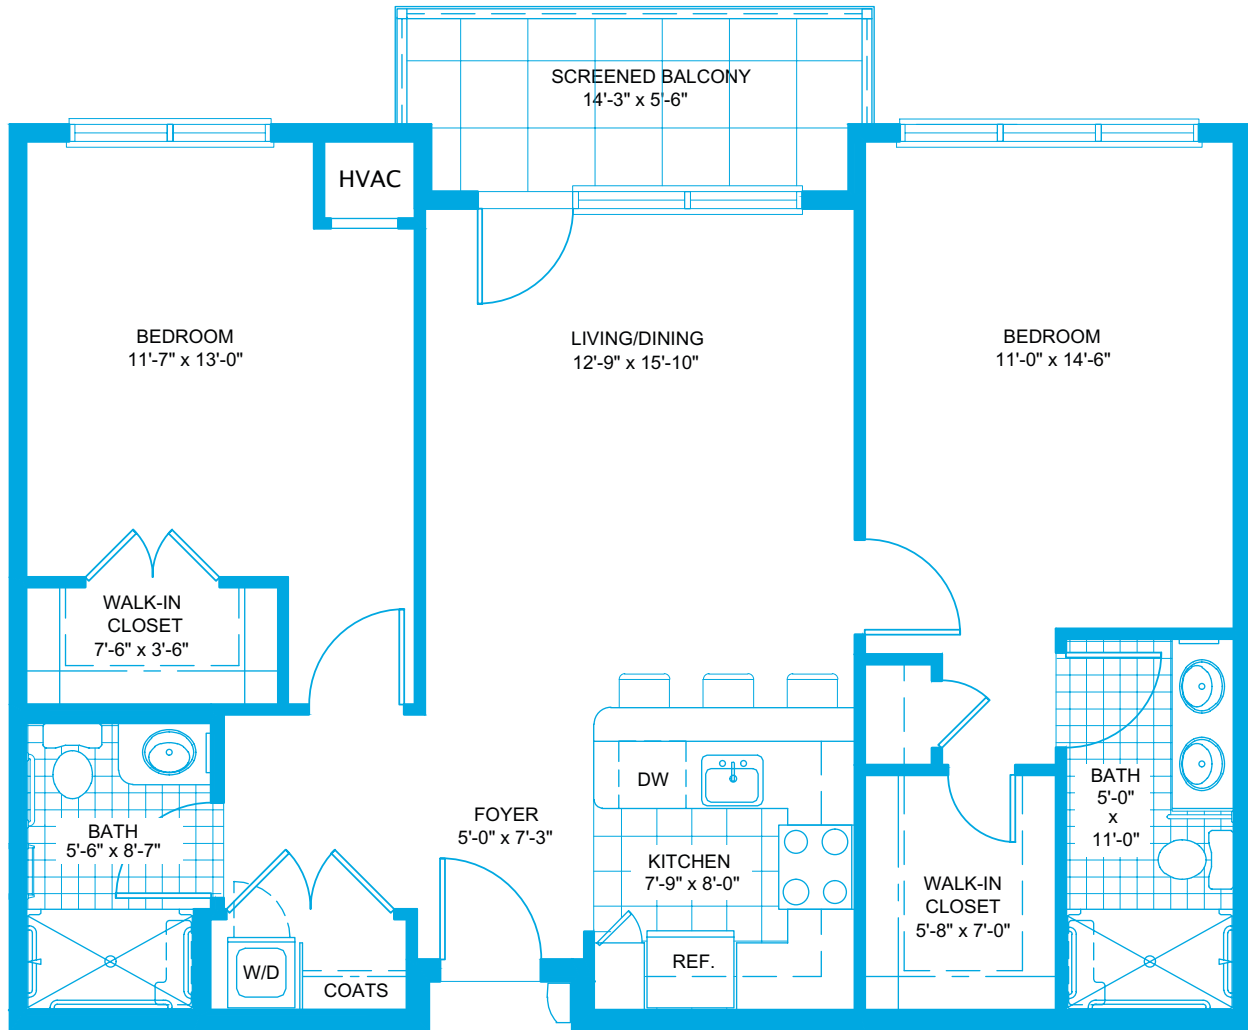

## THE WHITTIER

968 sq. ft.

2 Bedrooms | 2 Baths | Screened Balcony

[www.HillsideVillageKeene.org](http://www.HillsideVillageKeene.org)

Information Center | 149 Emerald St. | Suite A1 | Keene, NH 03431 | 603-283-5150