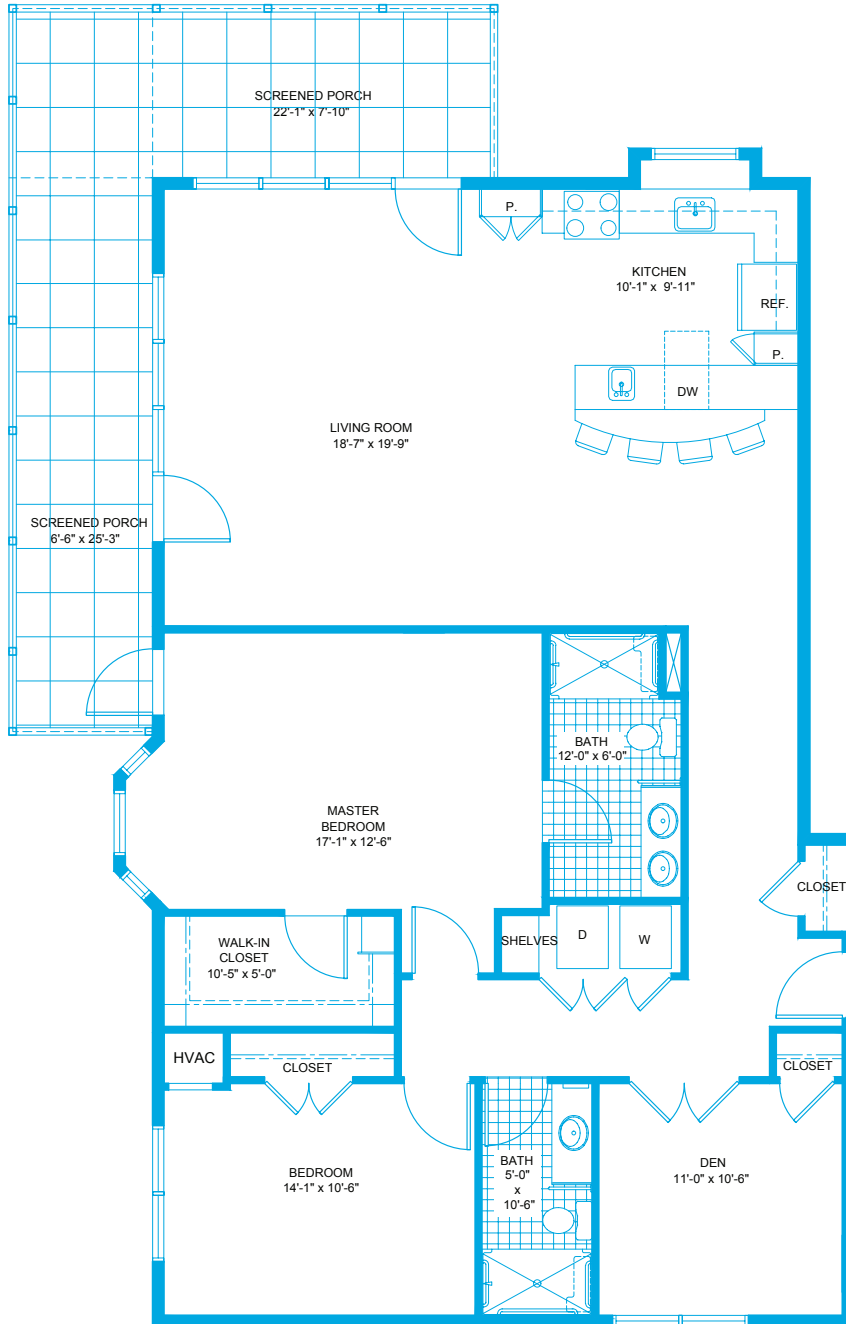

# The Washington

1,714 sq. ft.

2 Bedrooms Plus Den | 2 Baths | Screened Porch

*Woodside*

[www.HillsideVillageKeene.org](http://www.HillsideVillageKeene.org)

Information Center | 149 Emerald St. | Suite A1 | Keene, NH 03431 | 603-283-5150