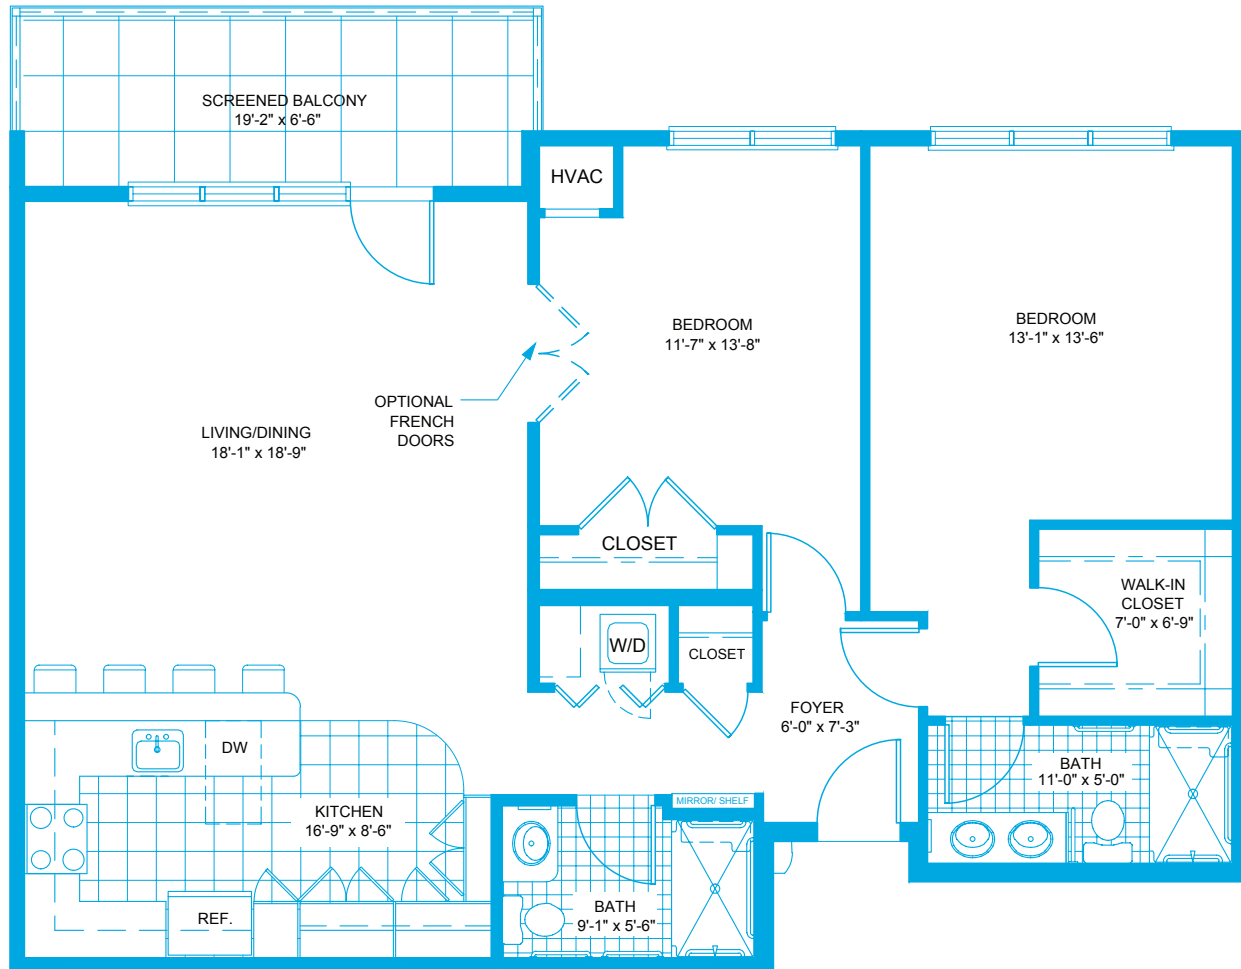

The Madison

1,271 sq. ft.

2 Bedrooms | 2 Baths | Screened Balcony

Woodside

www.HillsideVillageKeene.org

Information Center | 149 Emerald St. | Suite A1 | Keene, NH 03431 | 603-283-5150