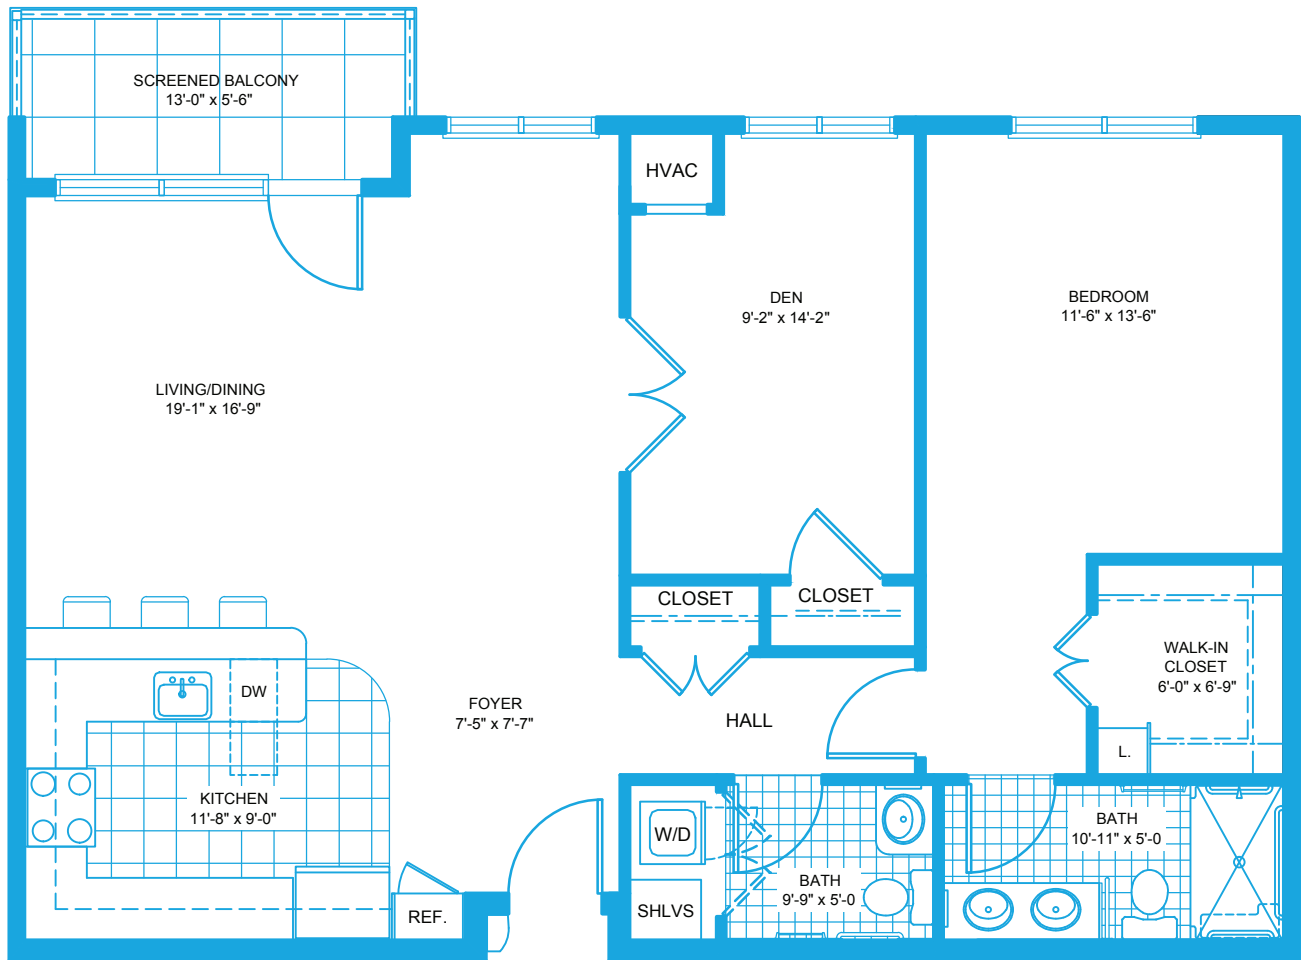

THE LINCOLN

1,085 sq. ft.

1 Bedroom plus Den | 1.5 Bath | Screened Balcony

www.HillsideVillageKeene.org

Information Center | 149 Emerald St. | Suite A1 | Keene, NH 03431 | 603-283-5150