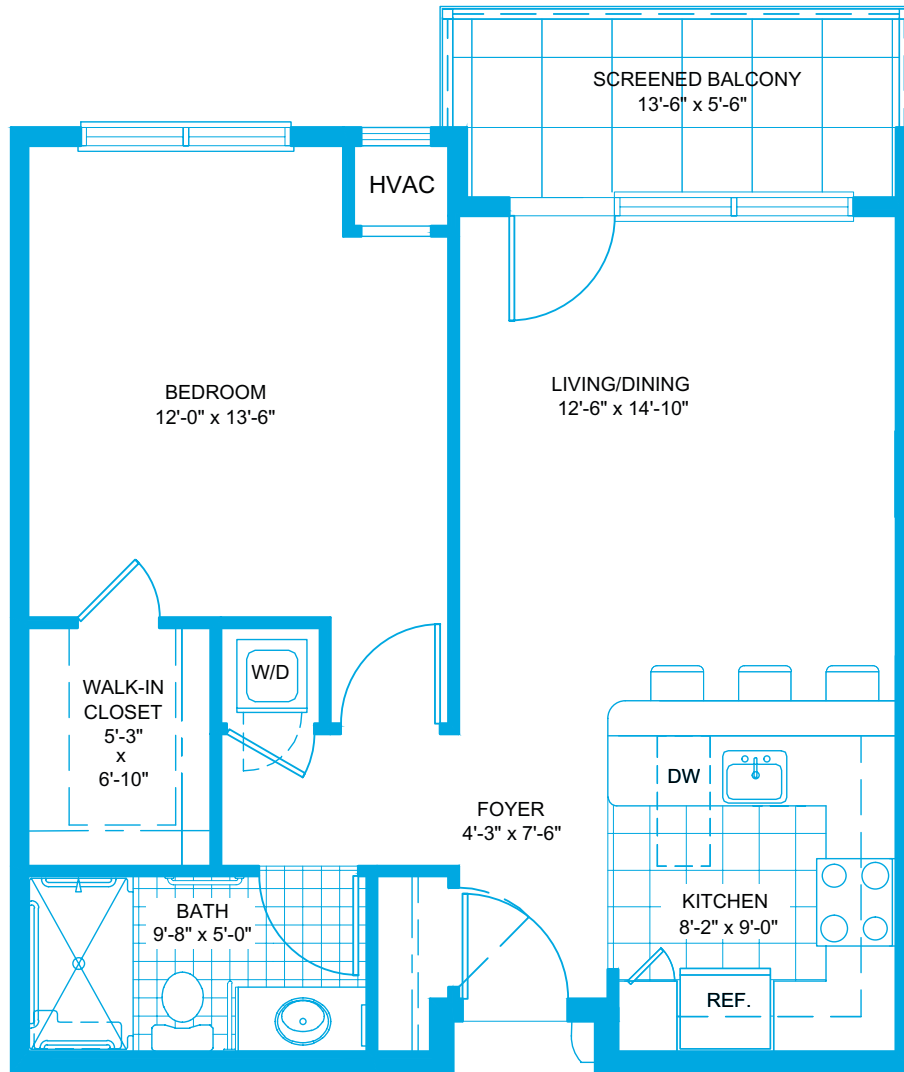

## THE LAFAYETTE

672 sq. ft.

1 Bedroom | 1 Bath | Screened Balcony

[www.HillsideVillageKeene.org](http://www.HillsideVillageKeene.org)

Information Center | 149 Emerald St. | Suite A1 | Keene, NH 03431 | 603-283-5150