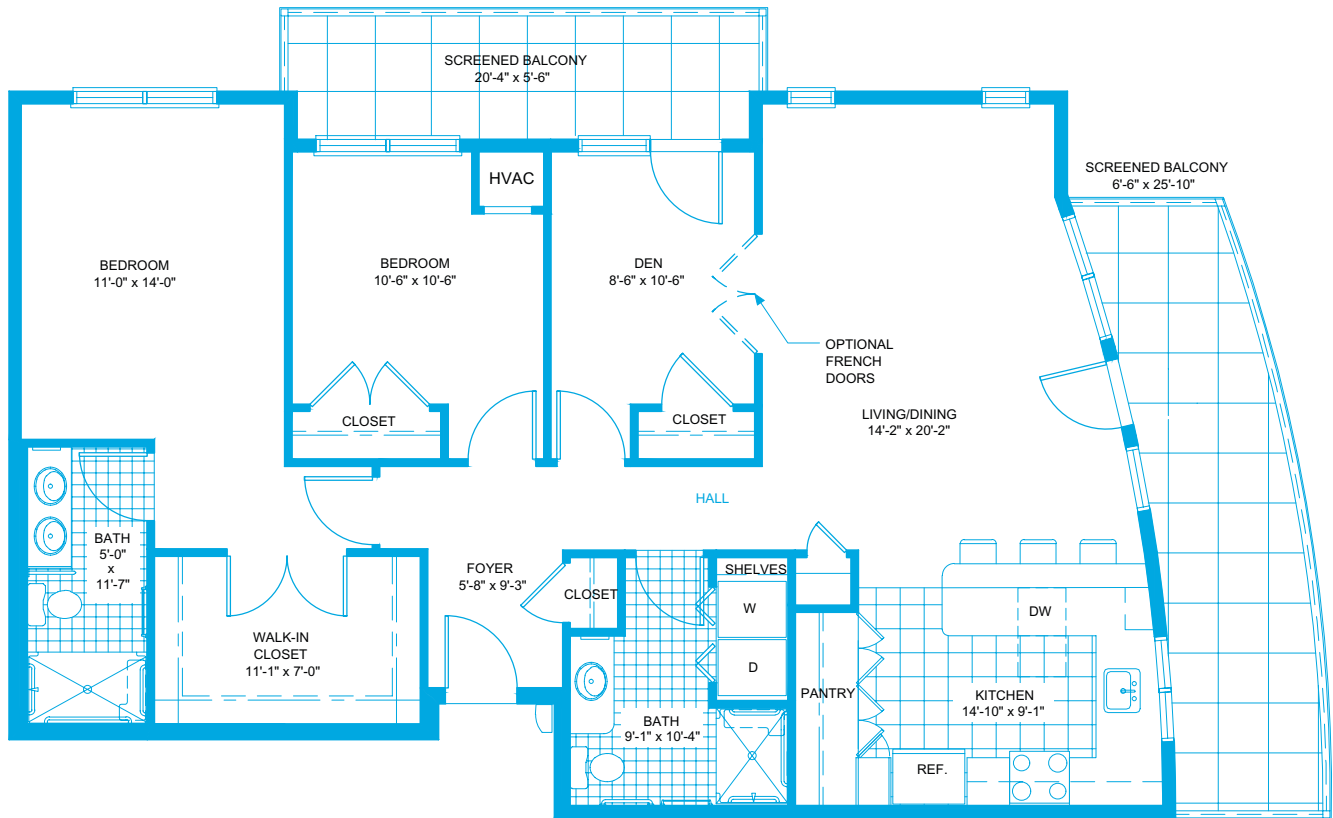

## THE JEFFERSON

1,379 sq. ft.

2 Bedrooms plus Den | 2 Baths | Screened Balconies

[www.HillsideVillageKeene.org](http://www.HillsideVillageKeene.org)

Information Center | 149 Emerald St. | Suite A1 | Keene, NH 03431 | 603-283-5150