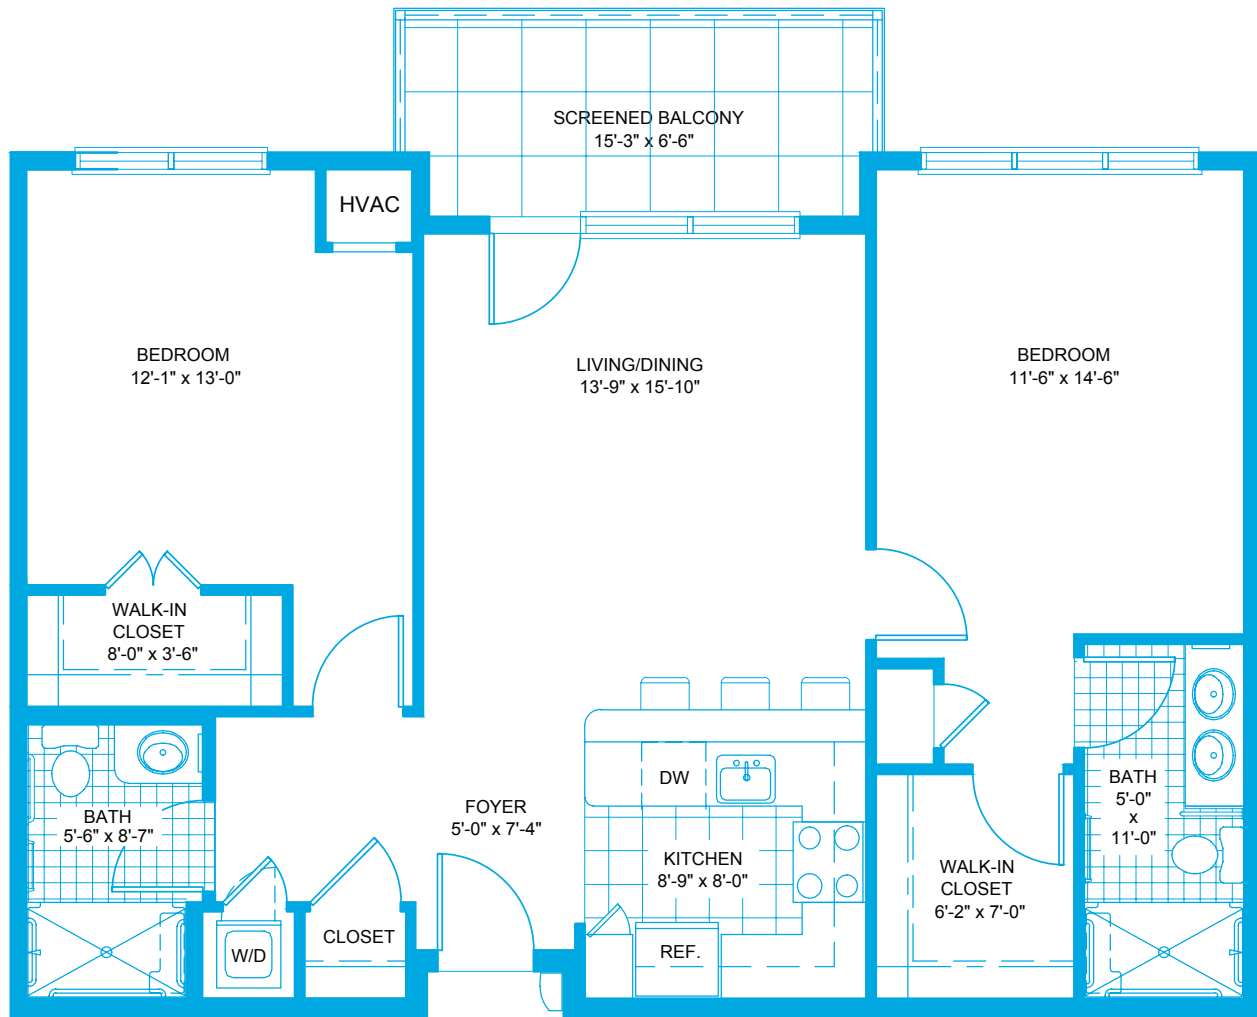

## The Hale

1,030 sq. ft.

2 Bedrooms | 2 Baths | Screened Balcony

*Woodside*

[www.HillsideVillageKeene.org](http://www.HillsideVillageKeene.org)

Information Center | 149 Emerald St. | Suite A1 | Keene, NH 03431 | 603-283-5150