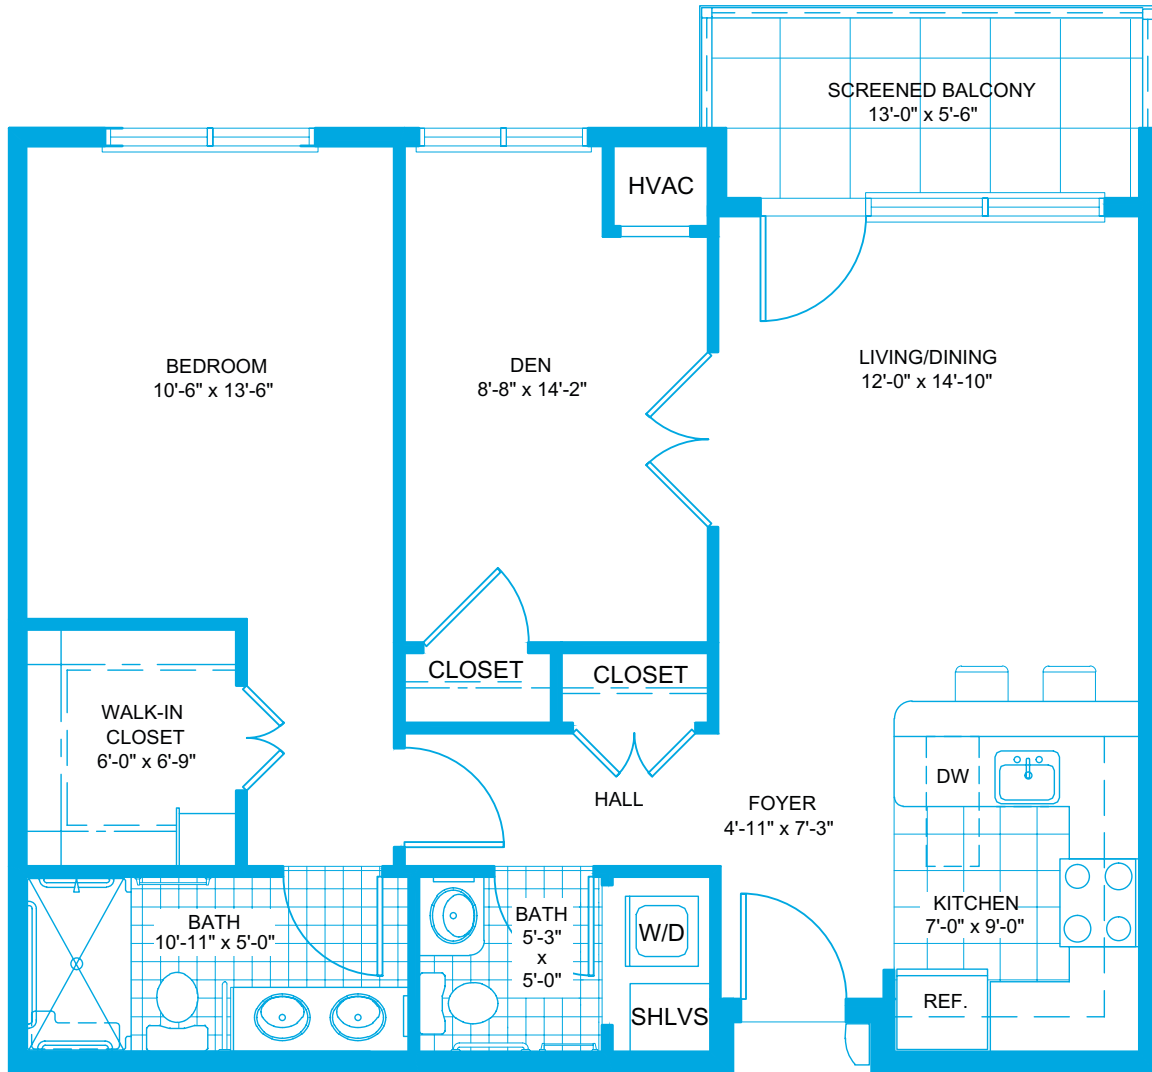

THE FRANKLIN

857 sq. ft.

1 Bedroom plus Den | 1-1/2 Bath | Screened Balcony

www.HillsideVillageKeene.org

Information Center | 149 Emerald St. | Suite A1 | Keene, NH 03431 | 603-283-5150

EQUAL HOUSING
OPPORTUNITY